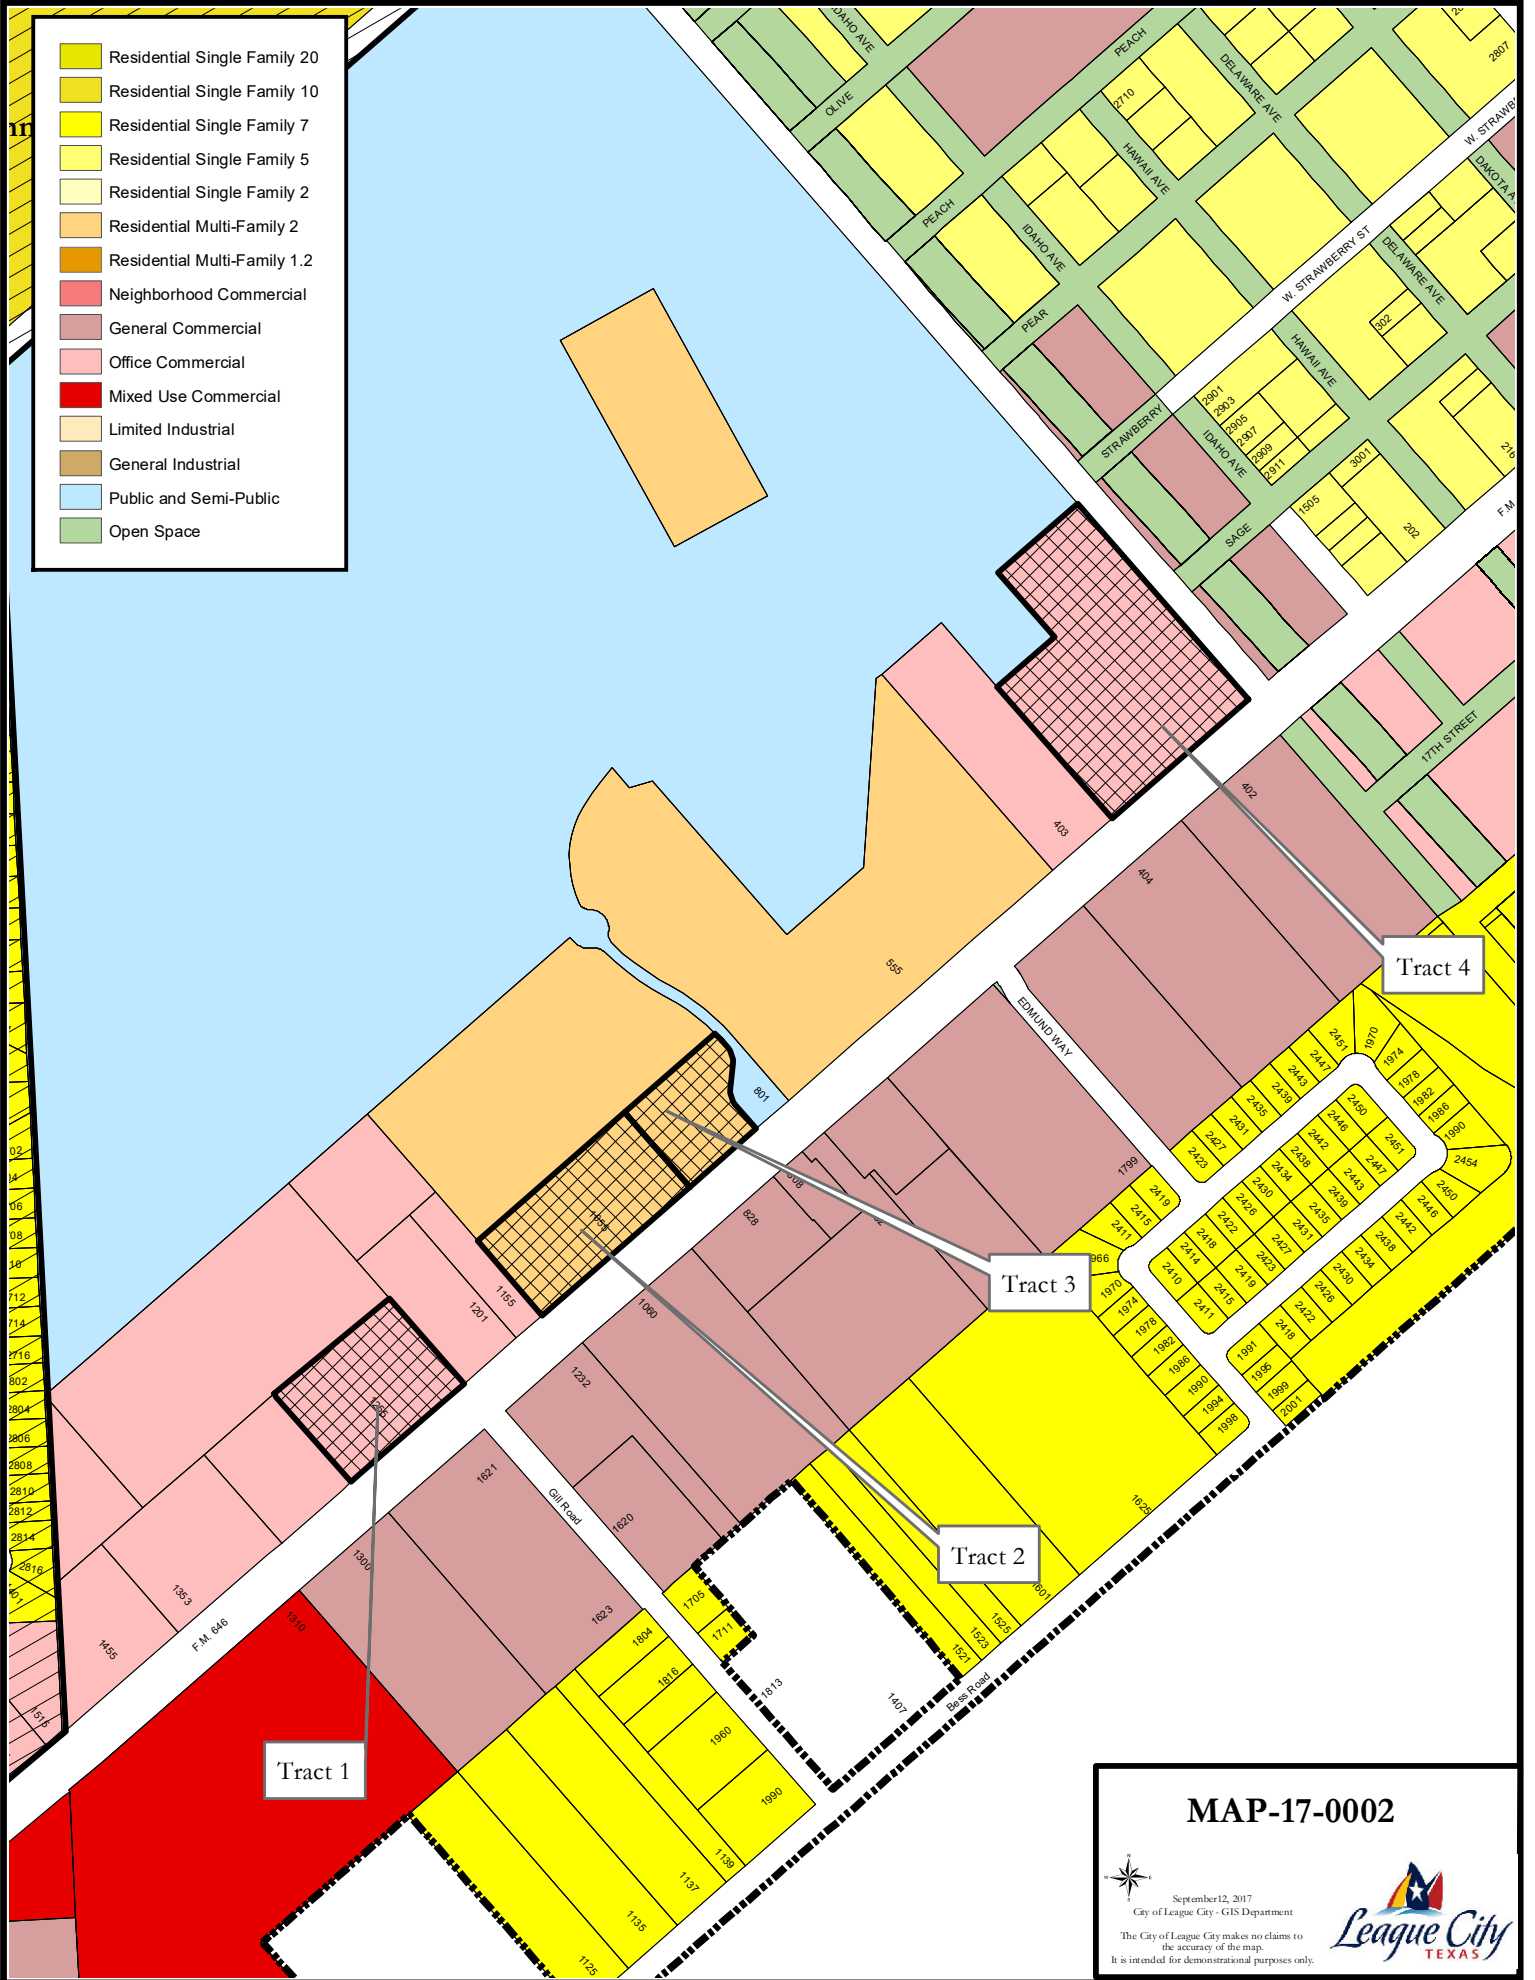

- Residential Single Family 20
- Residential Single Family 10
- Residential Single Family 7
- Residential Single Family 5
- Residential Single Family 2
- Residential Multi-Family 2
- Residential Multi-Family 1.2
- Neighborhood Commercial
- General Commercial
- Office Commercial
- Mixed Use Commercial
- Limited Industrial
- General Industrial
- Public and Semi-Public
- Open Space

MAP-17-0002

September 12, 2017
City of League City - GIS Department